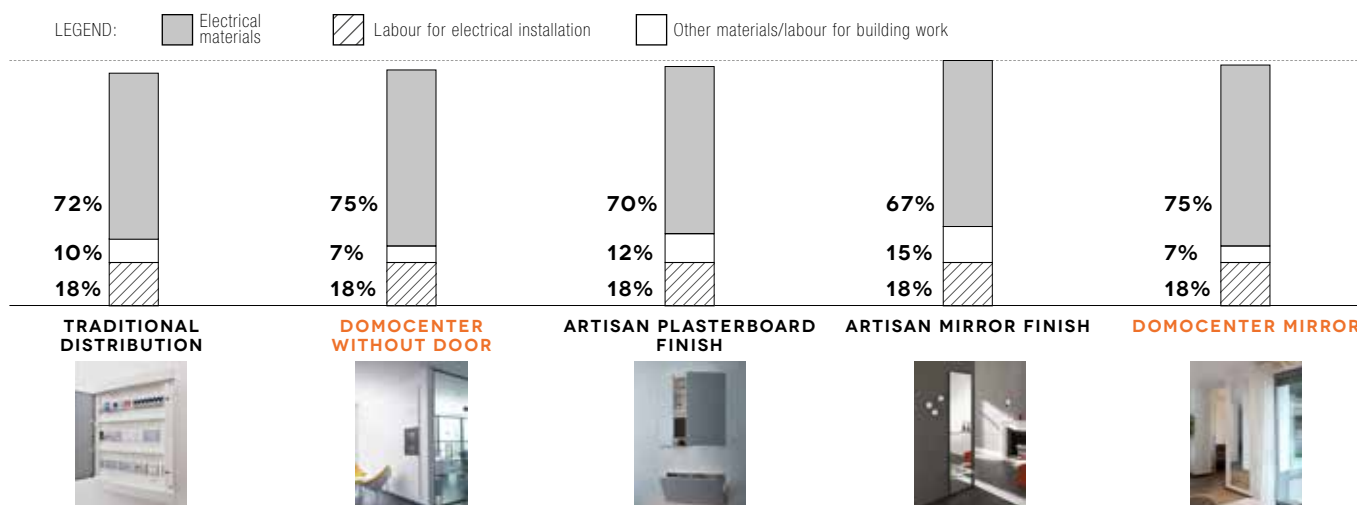

THE BEST ALTERNATIVE TO TRADITIONAL OR ARTISAN SOLUTIONS

In the case of traditional systems, DOMO CENTER offers the most suitable solution, both in terms of its guaranteed ease of installation and maintenance, and with regard to the aesthetic harmony it brings to any interior design environment.

There are a number of **advantages that only the GEWISS system column can guarantee at the same price**: "traditional" electrical system distribution solutions, i.e. with enclosures, junction boxes and non-modular casing for security systems located in various areas of the home, often appear to be the least expensive option. However, in reality, these solutions are costly as they require masonry work to be carried out, and are much more complex during installation as well as during subsequent maintenance operations, for the installer and for the end user.

DOMO CENTER, meanwhile, ensures the centralisation **of the system, and guarantees simple technical maintenance**, both in the medium and long term, thus reducing management costs. The GEWISS column is also the best alternative to "artisan" solutions, where the system is centralised with modular and domotic devices that are covered by a retractable plasterboard or mirror-finish door. In this case too, the **DOMO CENTER system, which comes "ready to go", is much simpler**, and offers **an elegant design** with no compromises.